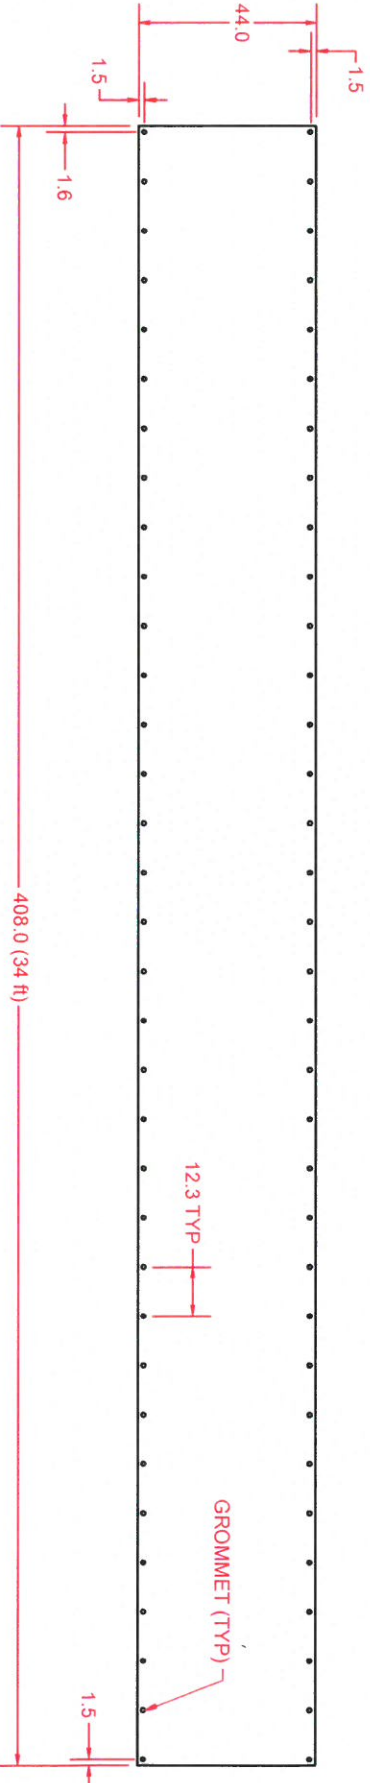

CENTURY INDUSTRIES, MODEL FR4532
SHOWN WITH OPTIONAL MARQUEE BANNER, VERTICAL
HANGING BANNERS, WINDWALL, AND SKIRT

MAP 180216
Step: FR4500 Banner2.dwg

CENTURY INDUSTRIES

P.O. Box U Sellersburg, Indiana 47172
 812/246-3371 * 800/2483371 * FAX 812/246-5446
 www.CenturyIndustries.com

THIS DRAWING IS THE
 PROPERTY OF CENTURY
 INDUSTRIES. ANY
 UNAUTHORIZED
 REPRODUCTION OR
 DISTRIBUTION OF THIS
 DRAWING IS PROHIBITED

MARQUEE BANNER (MAIN ROOF)
 HANGS ON WIRE FROM BANNER POSTS
 FOR FR4532...STARTING VALDOSTA
 DIMENSIONS POINTING TO CENTER OF GROMMETS.
 BANNER IS SYMMETRICAL BOTH DIRECTIONS.

ALL DIMENSIONS IN INCHES. DIM. TOLERANCE: +/- .063"
 HOLE TOLERANCE: +/- .031" (UNLESS SPECIFIED)

BANNER MARQUEE ABOVE MAIN ROOF FR4532

DATE: 130722	UNIT:	SCALE:
EM#:	UNIT TYPE: FR4532	
DRAWN BY: MJB	REVISION: 1	
FILE LOCATION: N:\AS\Stage\FR4000\Inventor Files\Banner 44in		
Banner 44in FR4532 Main.idw SHT # 1 OF 1		

VERTICAL BANNER (1 EACH END OF STAGE)
 HANGS BELOW FLY BAY
 FOR FR4500 STAGE.

DIMENSIONS POINTING TO CENTER OF GROMMETS.
 BANNER IS SYMMETRICAL BOTH DIRECTIONS.

ALL DIMENSIONS IN INCHES. DIM. TOLERANCE: +/- .063"
 HOLE TOLERANCE: +/- .031" (UNLESS SPECIFIED)
 BANNER VERTICAL 6FT WIDE, FULL HEIGHT
 HANGS FROM FLYBAYS AND ANCHORS TO LOWER POLE