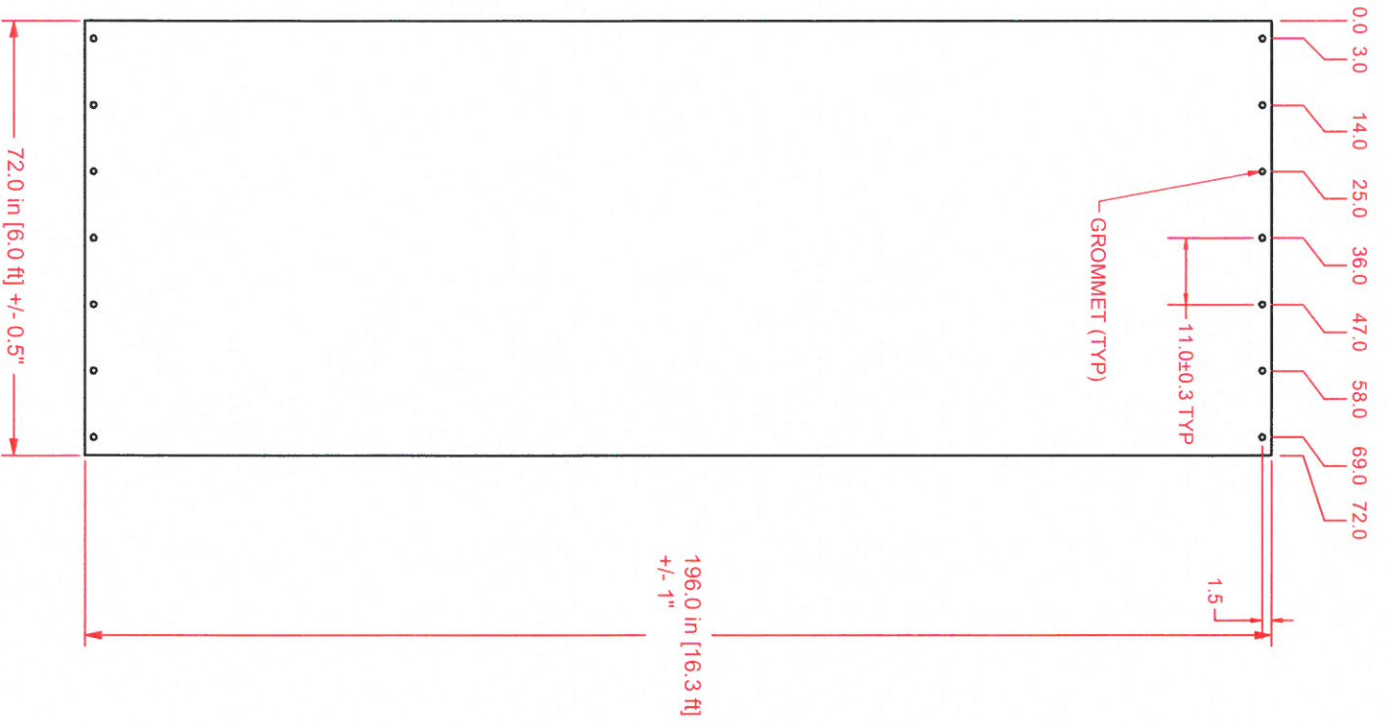

THIS DRAWING IS THE
 PROPERTY OF CENTURY
 INDUSTRIES. ANY
 UNAUTHORIZED
 REPRODUCTION OR
 DISTRIBUTION OF THIS
 DRAWING IS PROHIBITED

MARQUEE BANNER (MAIN ROOF)
 HANGS ON WIRE FROM BANNER POSTS
 FOR FR4532...STARTING VALDOSTA
 DIMENSIONS POINTING TO CENTER OF GROMMETS.
 BANNER IS SYMMETRICAL BOTH DIRECTIONS.

ALL DIMENSIONS IN INCHES. DIM. TOLERANCE: +/- .063"
 HOLE TOLERANCE: +/- .031" (UNLESS SPECIFIED)

BANNER MARQUEE ABOVE MAIN ROOF FR4532

DATE: 130722	UNIT:	SCALE:
EM#:	UNIT TYPE: FR4532	
DRAWN BY: MJB	REVISION: 1	
FILE LOCATION: N:\AS\Stage\FR4000\Inventor Files\Banner 44in		
Banner 44in FR4532 Main.idw SHT # 1 OF 1		

VERTICAL BANNER (1 EACH END OF STAGE)
 HANGS BELOW FLY BAY
 FOR FR4500 STAGE.

DIMENSIONS POINTING TO CENTER OF GROMMETS.
 BANNER IS SYMMETRICAL BOTH DIRECTIONS.

ALL DIMENSIONS IN INCHES. DIM. TOLERANCE: +/- .063"
 HOLE TOLERANCE: +/- .031" (UNLESS SPECIFIED)
 BANNER VERTICAL 6FT WIDE, FULL HEIGHT
 HANGS FROM FLYBAYS AND ANCHORS TO LOWER POLE

DATE: 130722 UNIT: SCALE:

EM#: UNIT TYPE: FR4500

DRAWN BY: MJB REVISION: 2

FILE LOCATION: N:\AS\Stage\FR4000\Inventor Files\Banner 6ft x

Banner 6ft x 16ft.idw SHT # 1 OF 1

rev2.mjb 141103, was 192" tall. Start at 196" on #3062.
 1st used on #2833 Valdosta at 192" tall.