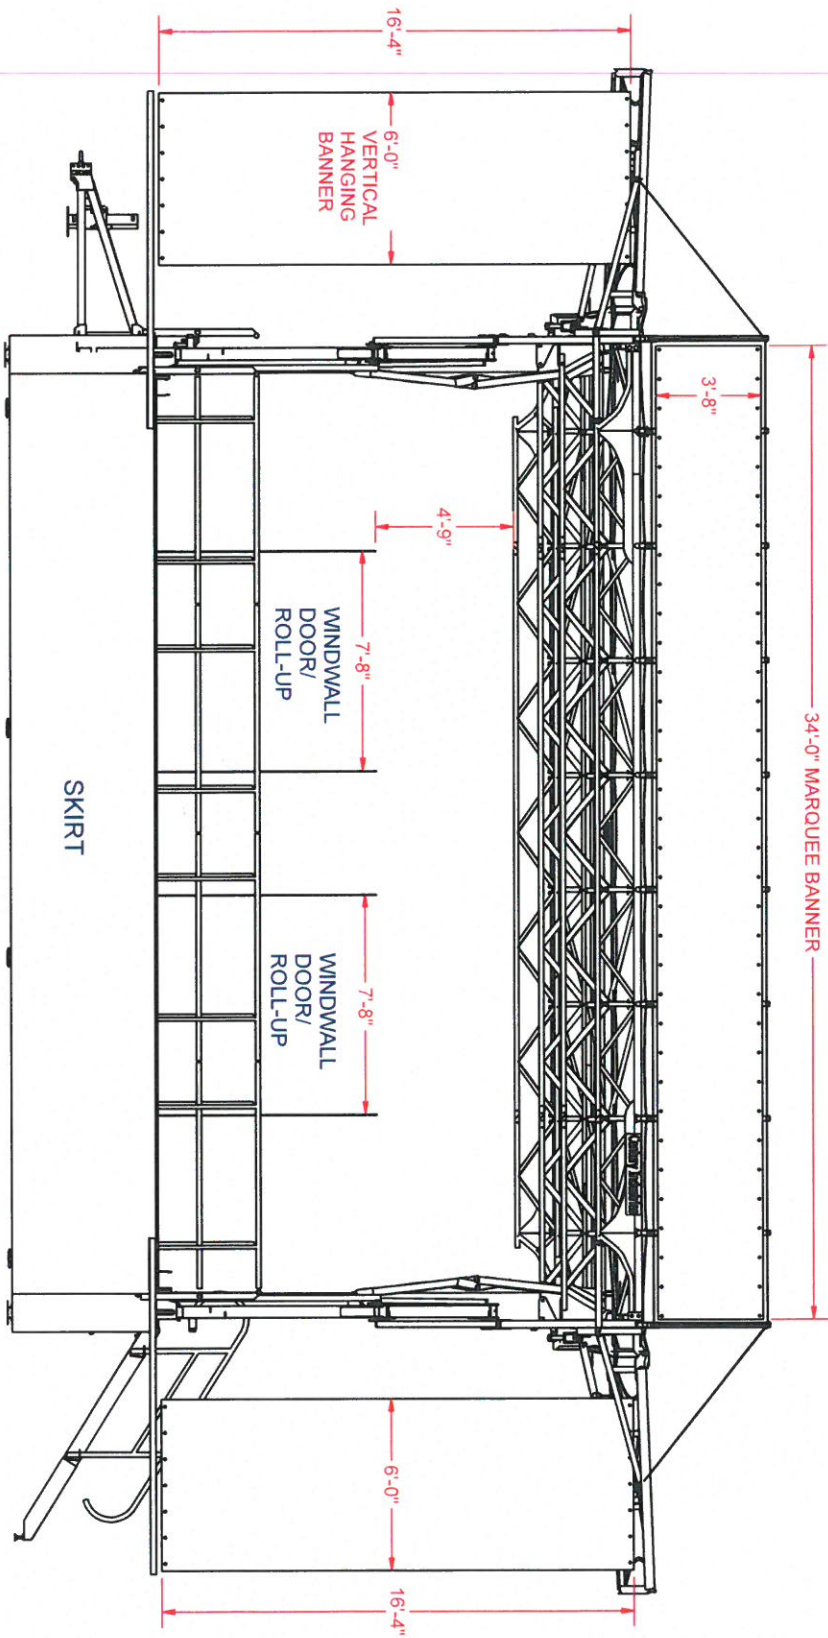

CENTURY INDUSTRIES, MODEL FR4532
SHOWN WITH OPTIONAL MARQUEE BANNER, VERTICAL
HANGING BANNERS, WINDWALL, AND SKIRT

MAP 180216
Step: FR4500 Banner2.dwg

CENTURY INDUSTRIES

P.O. Box U Sellersburg, Indiana 47172
 812/246-3371 * 800/2483371 * FAX 812/246-5446
 www.CenturyIndustries.com

THIS DRAWING IS THE
 PROPERTY OF CENTURY
 INDUSTRIES. ANY
 UNAUTHORIZED
 REPRODUCTION OR
 DISTRIBUTION OF THIS
 DRAWING IS PROHIBITED

MARQUEE BANNER (MAIN ROOF)
 HANGS ON WIRE FROM BANNER POSTS
 FOR FR4532...STARTING VALDOSTA
 DIMENSIONS POINTING TO CENTER OF GROMMETS.
 BANNER IS SYMMETRICAL BOTH DIRECTIONS.

ALL DIMENSIONS IN INCHES. DIM. TOLERANCE: +/- .063"
 HOLE TOLERANCE: +/- .031" (UNLESS SPECIFIED)

BANNER MARQUEE ABOVE MAIN ROOF FR4532

DATE: 130722	UNIT:	SCALE:
EM#:	UNIT TYPE: FR4532	
DRAWN BY: MJB	REVISION: 1	
FILE LOCATION: N:\AS\Stage\FR4000\Inventor Files\Banner 44in		
Banner 44in FR4532 Main.idw SHT # 1 OF 1		

VERTICAL BANNER (1 EACH END OF STAGE)
 HANGS BELOW FLY BAY
 FOR FR4500 STAGE.

DIMENSIONS POINTING TO CENTER OF GROMMETS.
 BANNER IS SYMMETRICAL BOTH DIRECTIONS.

ALL DIMENSIONS IN INCHES. DIM. TOLERANCE: +/- .063"
 HOLE TOLERANCE: +/- .031" (UNLESS SPECIFIED)
 BANNER VERTICAL 6FT WIDE, FULL HEIGHT
 HANGS FROM FLYBAYS AND ANCHORS TO LOWER POLE